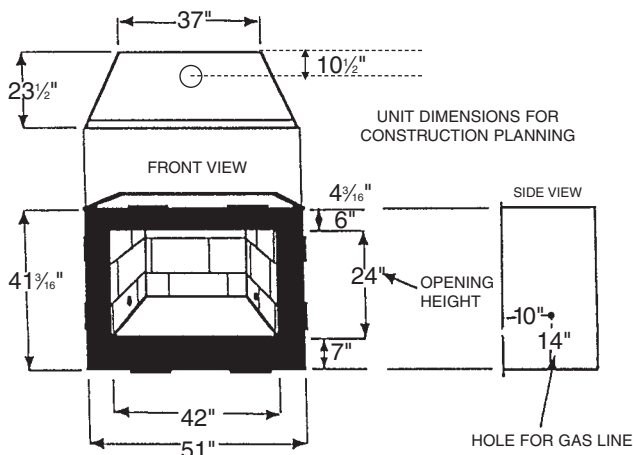

Large 42" x 24" opening, uses 8" B-Vent

*Golden Blount*