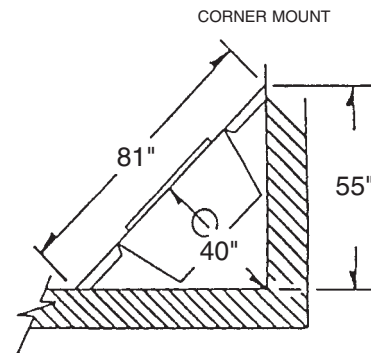

Blount Addison, TX