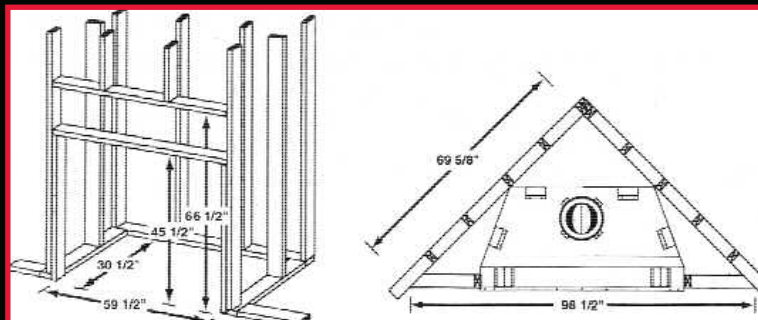

Controlled EMBER-BED BURNER

Golden Blount Addison, TX