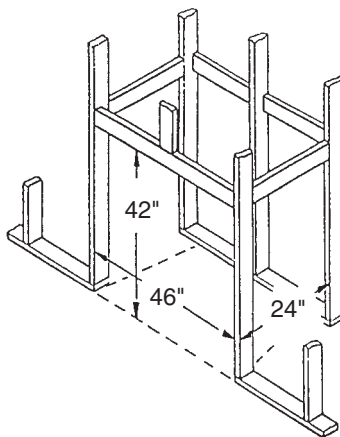

Blount Addison, TX