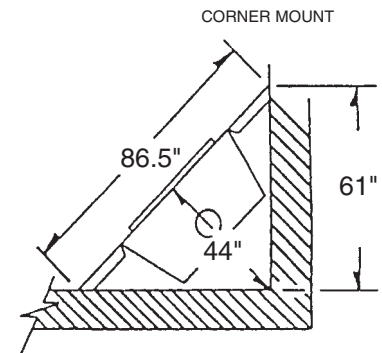

Large 42" x 24" opening, uses 8" B-Vent

*Golden Blount*