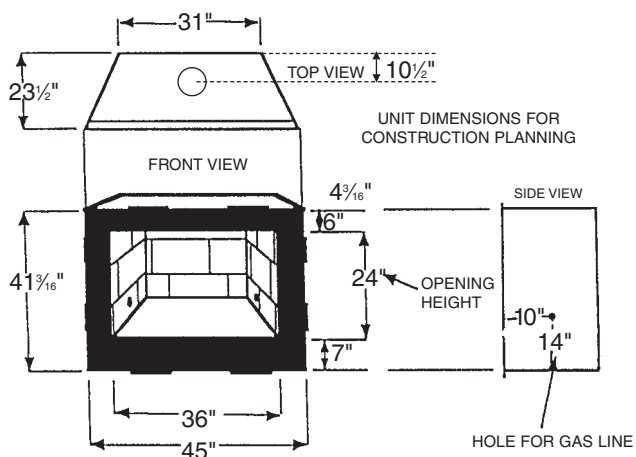

Blount Addison, TX