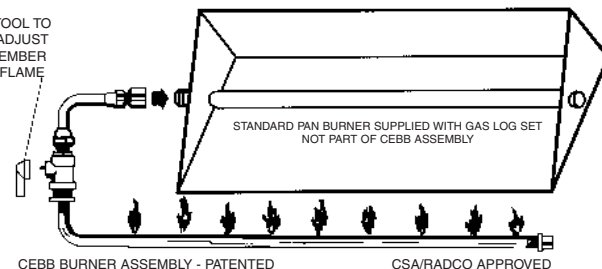

Controlled EMBER-BED BURNER

1. Complete With:
2. Gas Control Valve
   - Connector Parts
   - Glowing Embers
   - Vermiculite

TOOL TO ADJUST EMBER FLAME