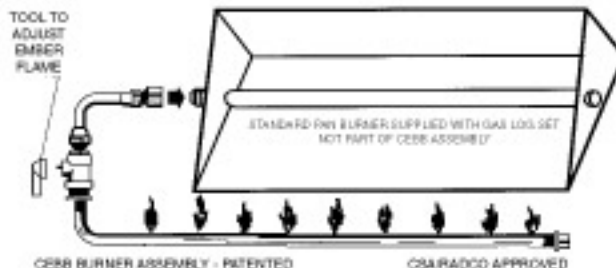

Controlled EMBER-BED BURNER

1. Complete With:
2. Gas Control Valve
   - Connector Parts
   - Glowing Embers
   - Vermiculite

Manufactured by:

Golden Blount
Addison, Texas

An Award Winning Look by

Golden Blount

US

GB0309