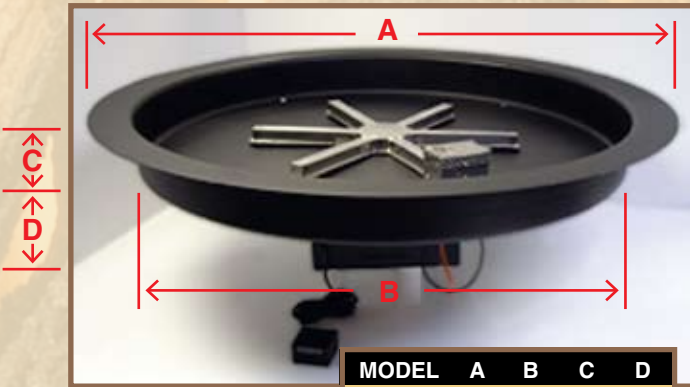

LOGS & FIRE PIT BURNER SYSTEM

MATCH-LIT SYSTEM

- Consists of Spoke Burner, pan, lava rock and Grand Fire Pit logs
- Can also be used with Fireglass instead of logs or lava rocks.

GFP-CSI

Continuous Spark Ignitor eliminates manual flame lighting

MODEL	A	B	C	D
GFP-24	30"	24"	2.5"	13"
GFP-36	42"	36"	4"	13"

HIGH OUTPUT DIRECT SPARK SYSTEM

Complete with Spoke Burner, pan and GFP-36-DSVK high output direct spark valve kit with remote.

EASY TO INSTALL COMPLETE SYSTEM