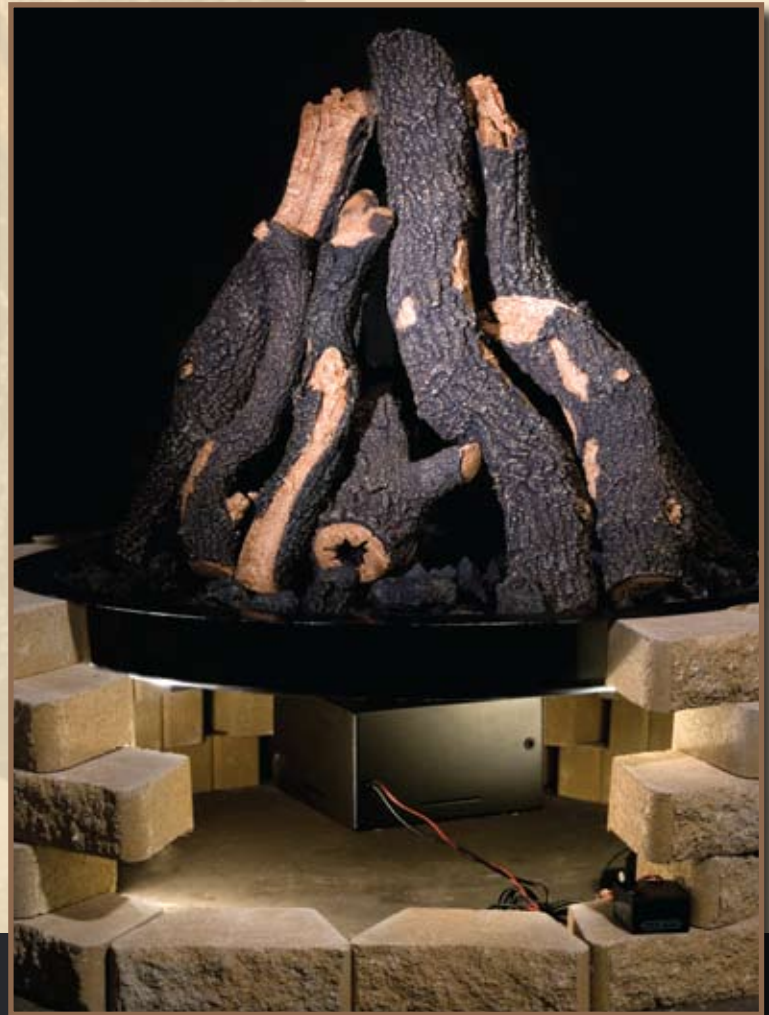

Golden Blount

4301 Westgrove Drive
Addison, Texas 75001

www.goldenblountinc.com
800-833-1139